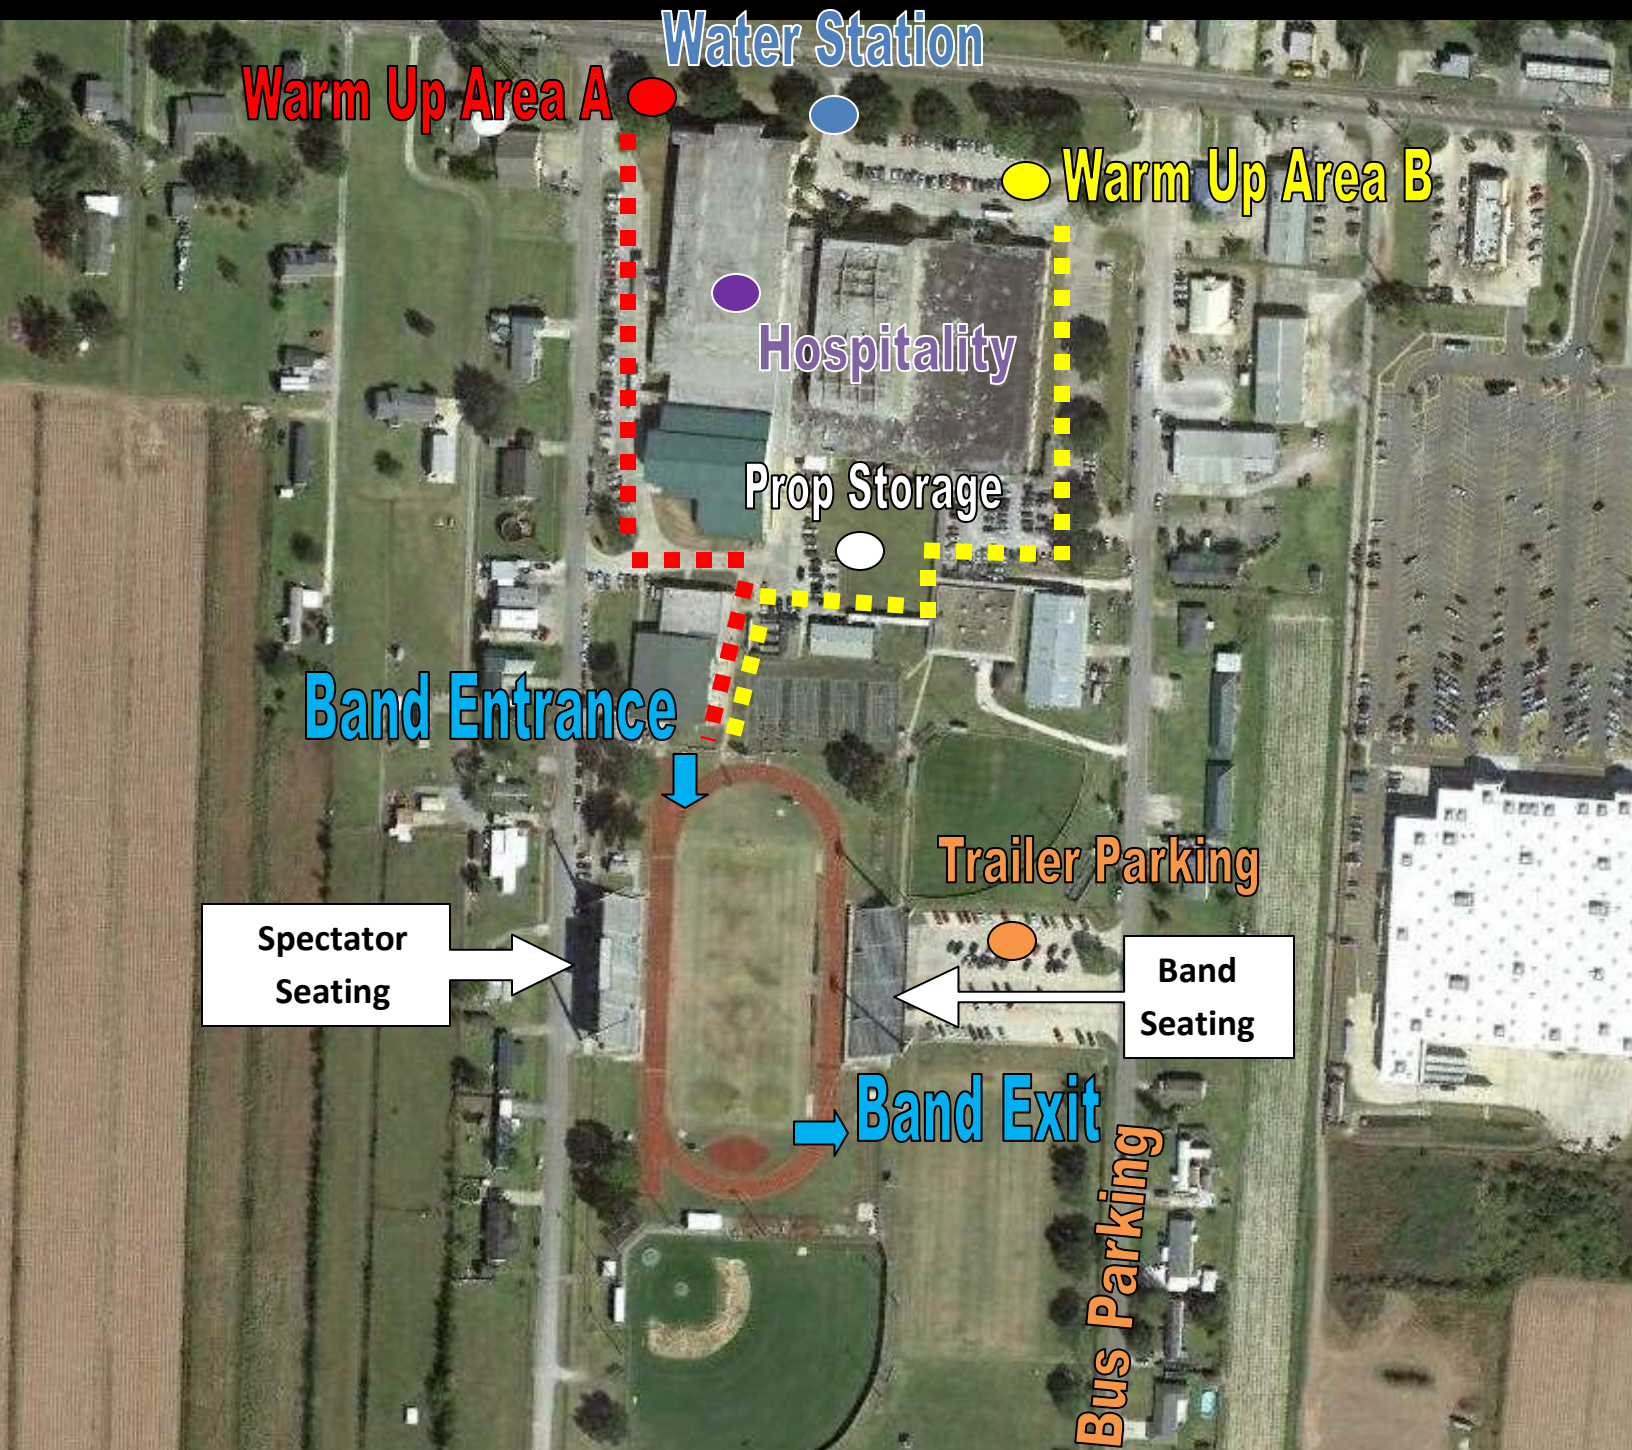

Fête de Musique - Band Guide

Warm Up Area A:

Loranger
Patterson
Ellender Memorial
Terrebonne

Warm Up Area B:

Assumption
Port Allen
Vandebilt Catholic
South Lafourche